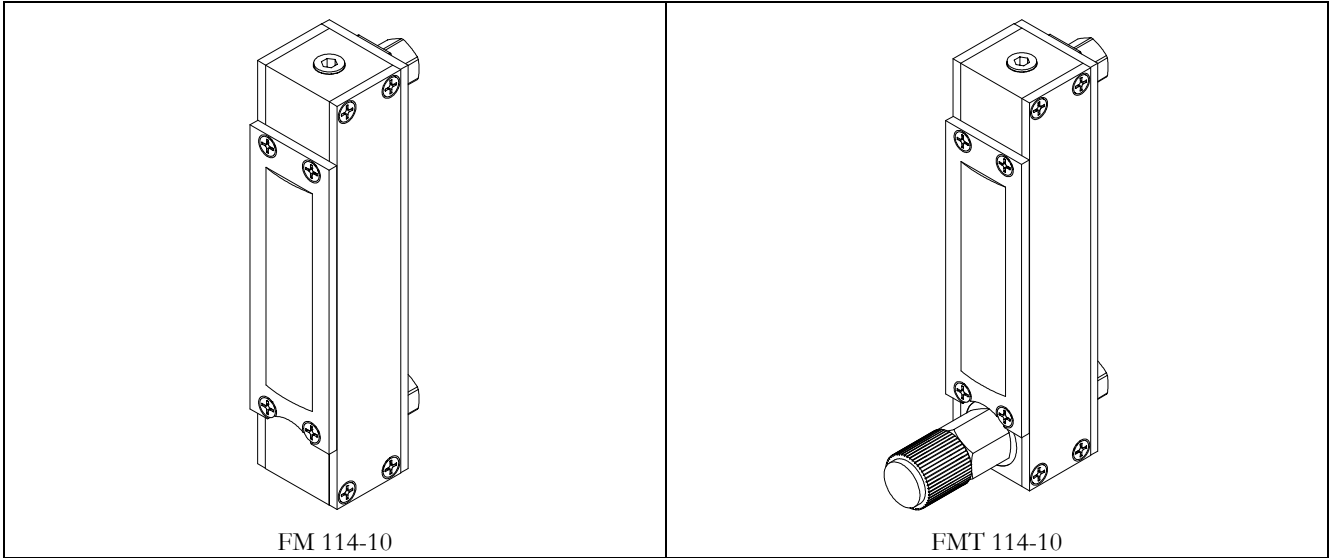

Flow Meters

order number	description
FM 114-10	flow meter 0.1 to 1.0 l/min, glass, SS, FFKM, fittings for 3x5 mm or 4x6 mm tubing
FMT 114-10	flow meter 0.1 to 1.0 l/min, with throttle valve, fittings for 3x5 mm or 4x6 mm tubing